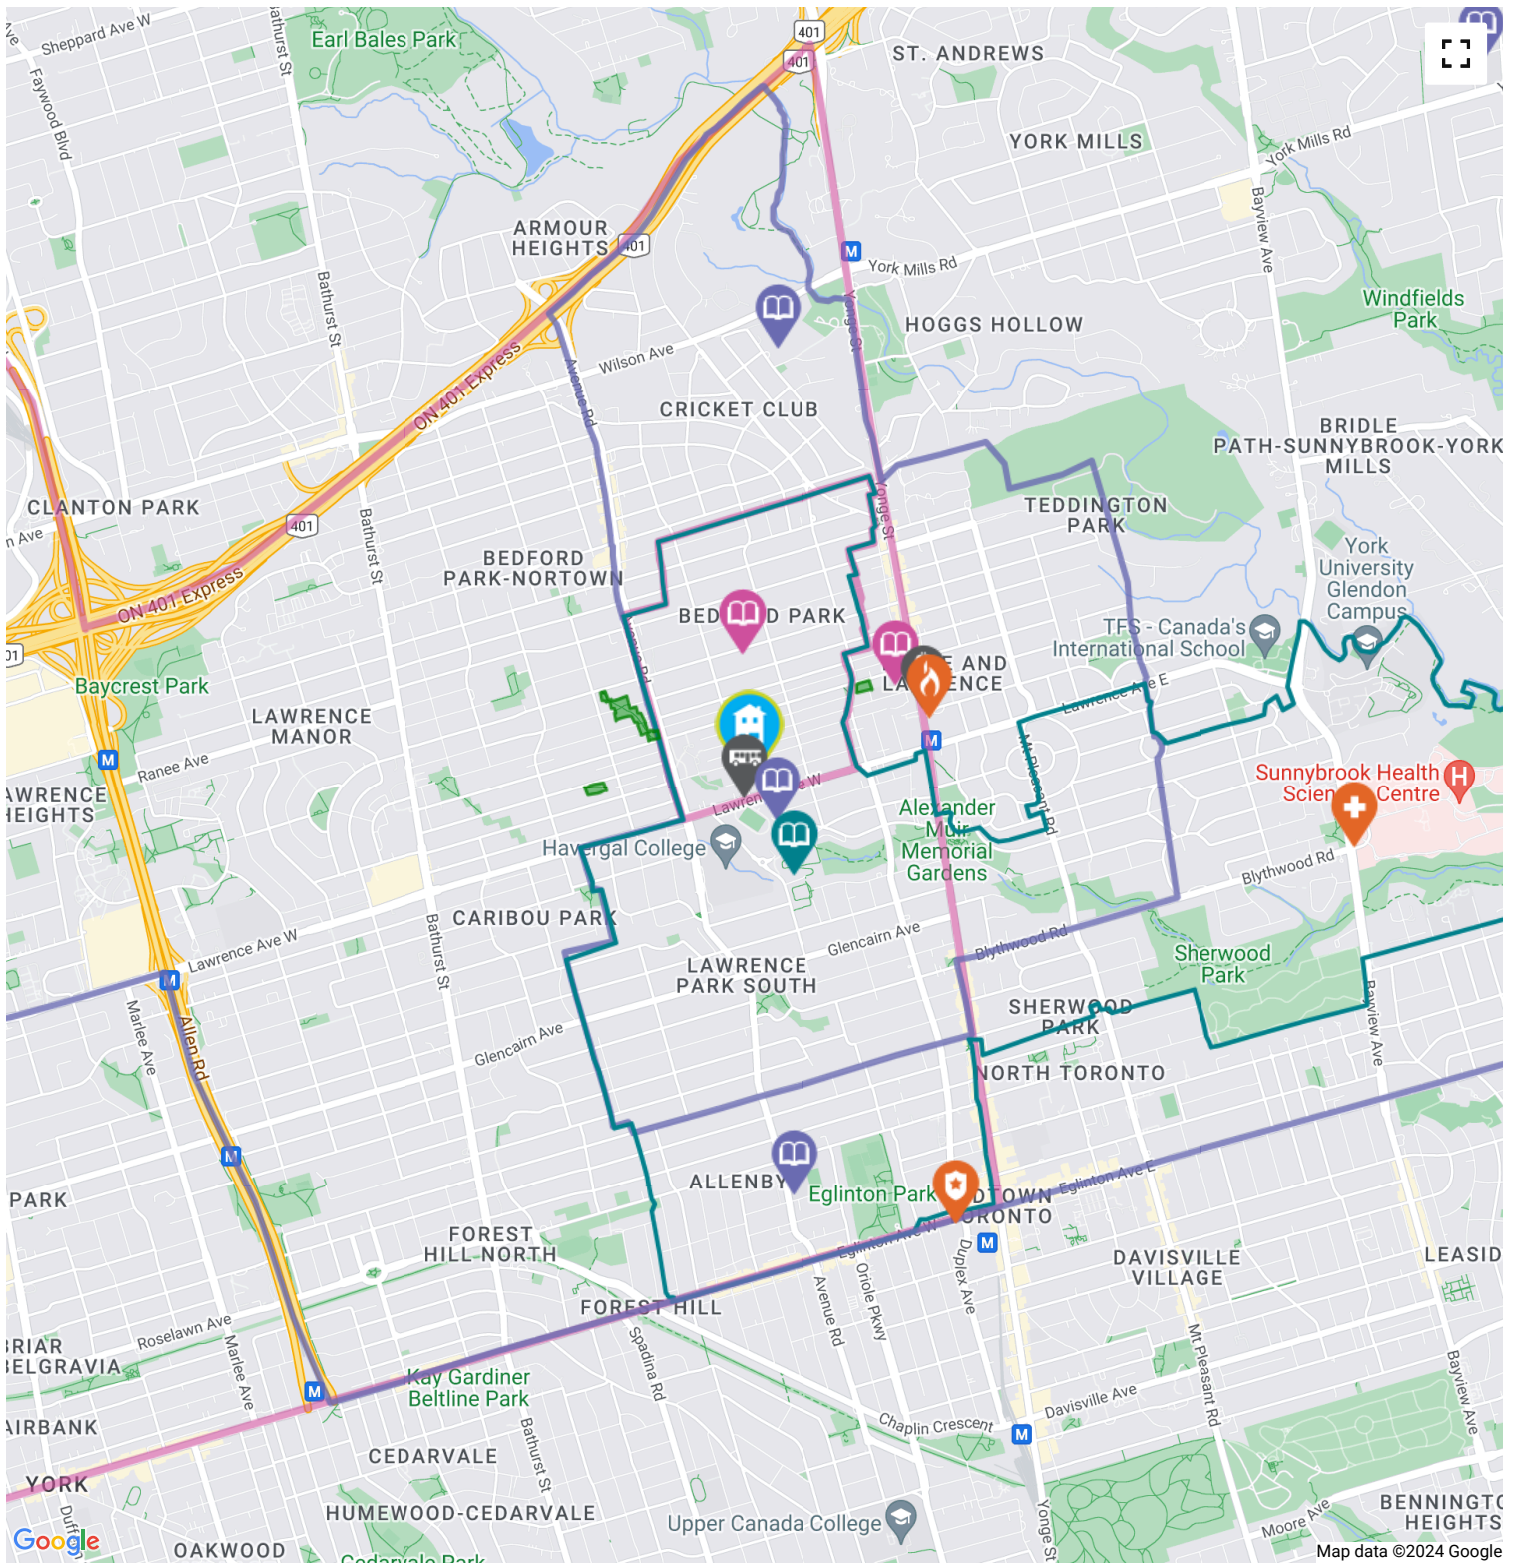

## The nearest fire station is Fire Station 131

0.85 KM away

**Address** 3135 Yonge St, Toronto, ON, Canada

<https://www.toronto.ca...>

## The nearest police facility is 53 Division

2.16 KM away

**Address** 75 Eglinton Ave W, Toronto, ON, M4R 2G9, Canada

<http://www.torontopolice.on.ca...>

Elementary Schools

Middle Schools

High Schools

Transit